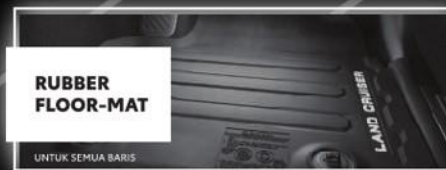

RUBBER FLOOR-MAT

UNTUK SEMUA BARIS

*AVAILABLE FOR VXR & GR SPORT GRADE