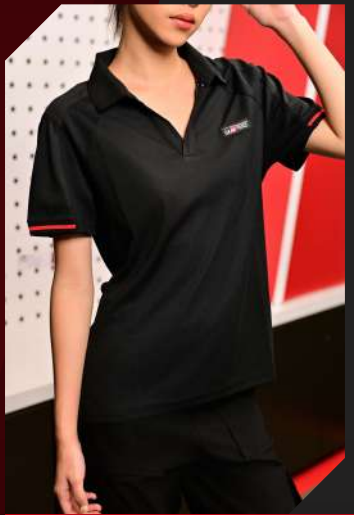

GAZOO RACING LADIES BLACK POLO SHIRT

SIZE : S/M/L/2L/3L